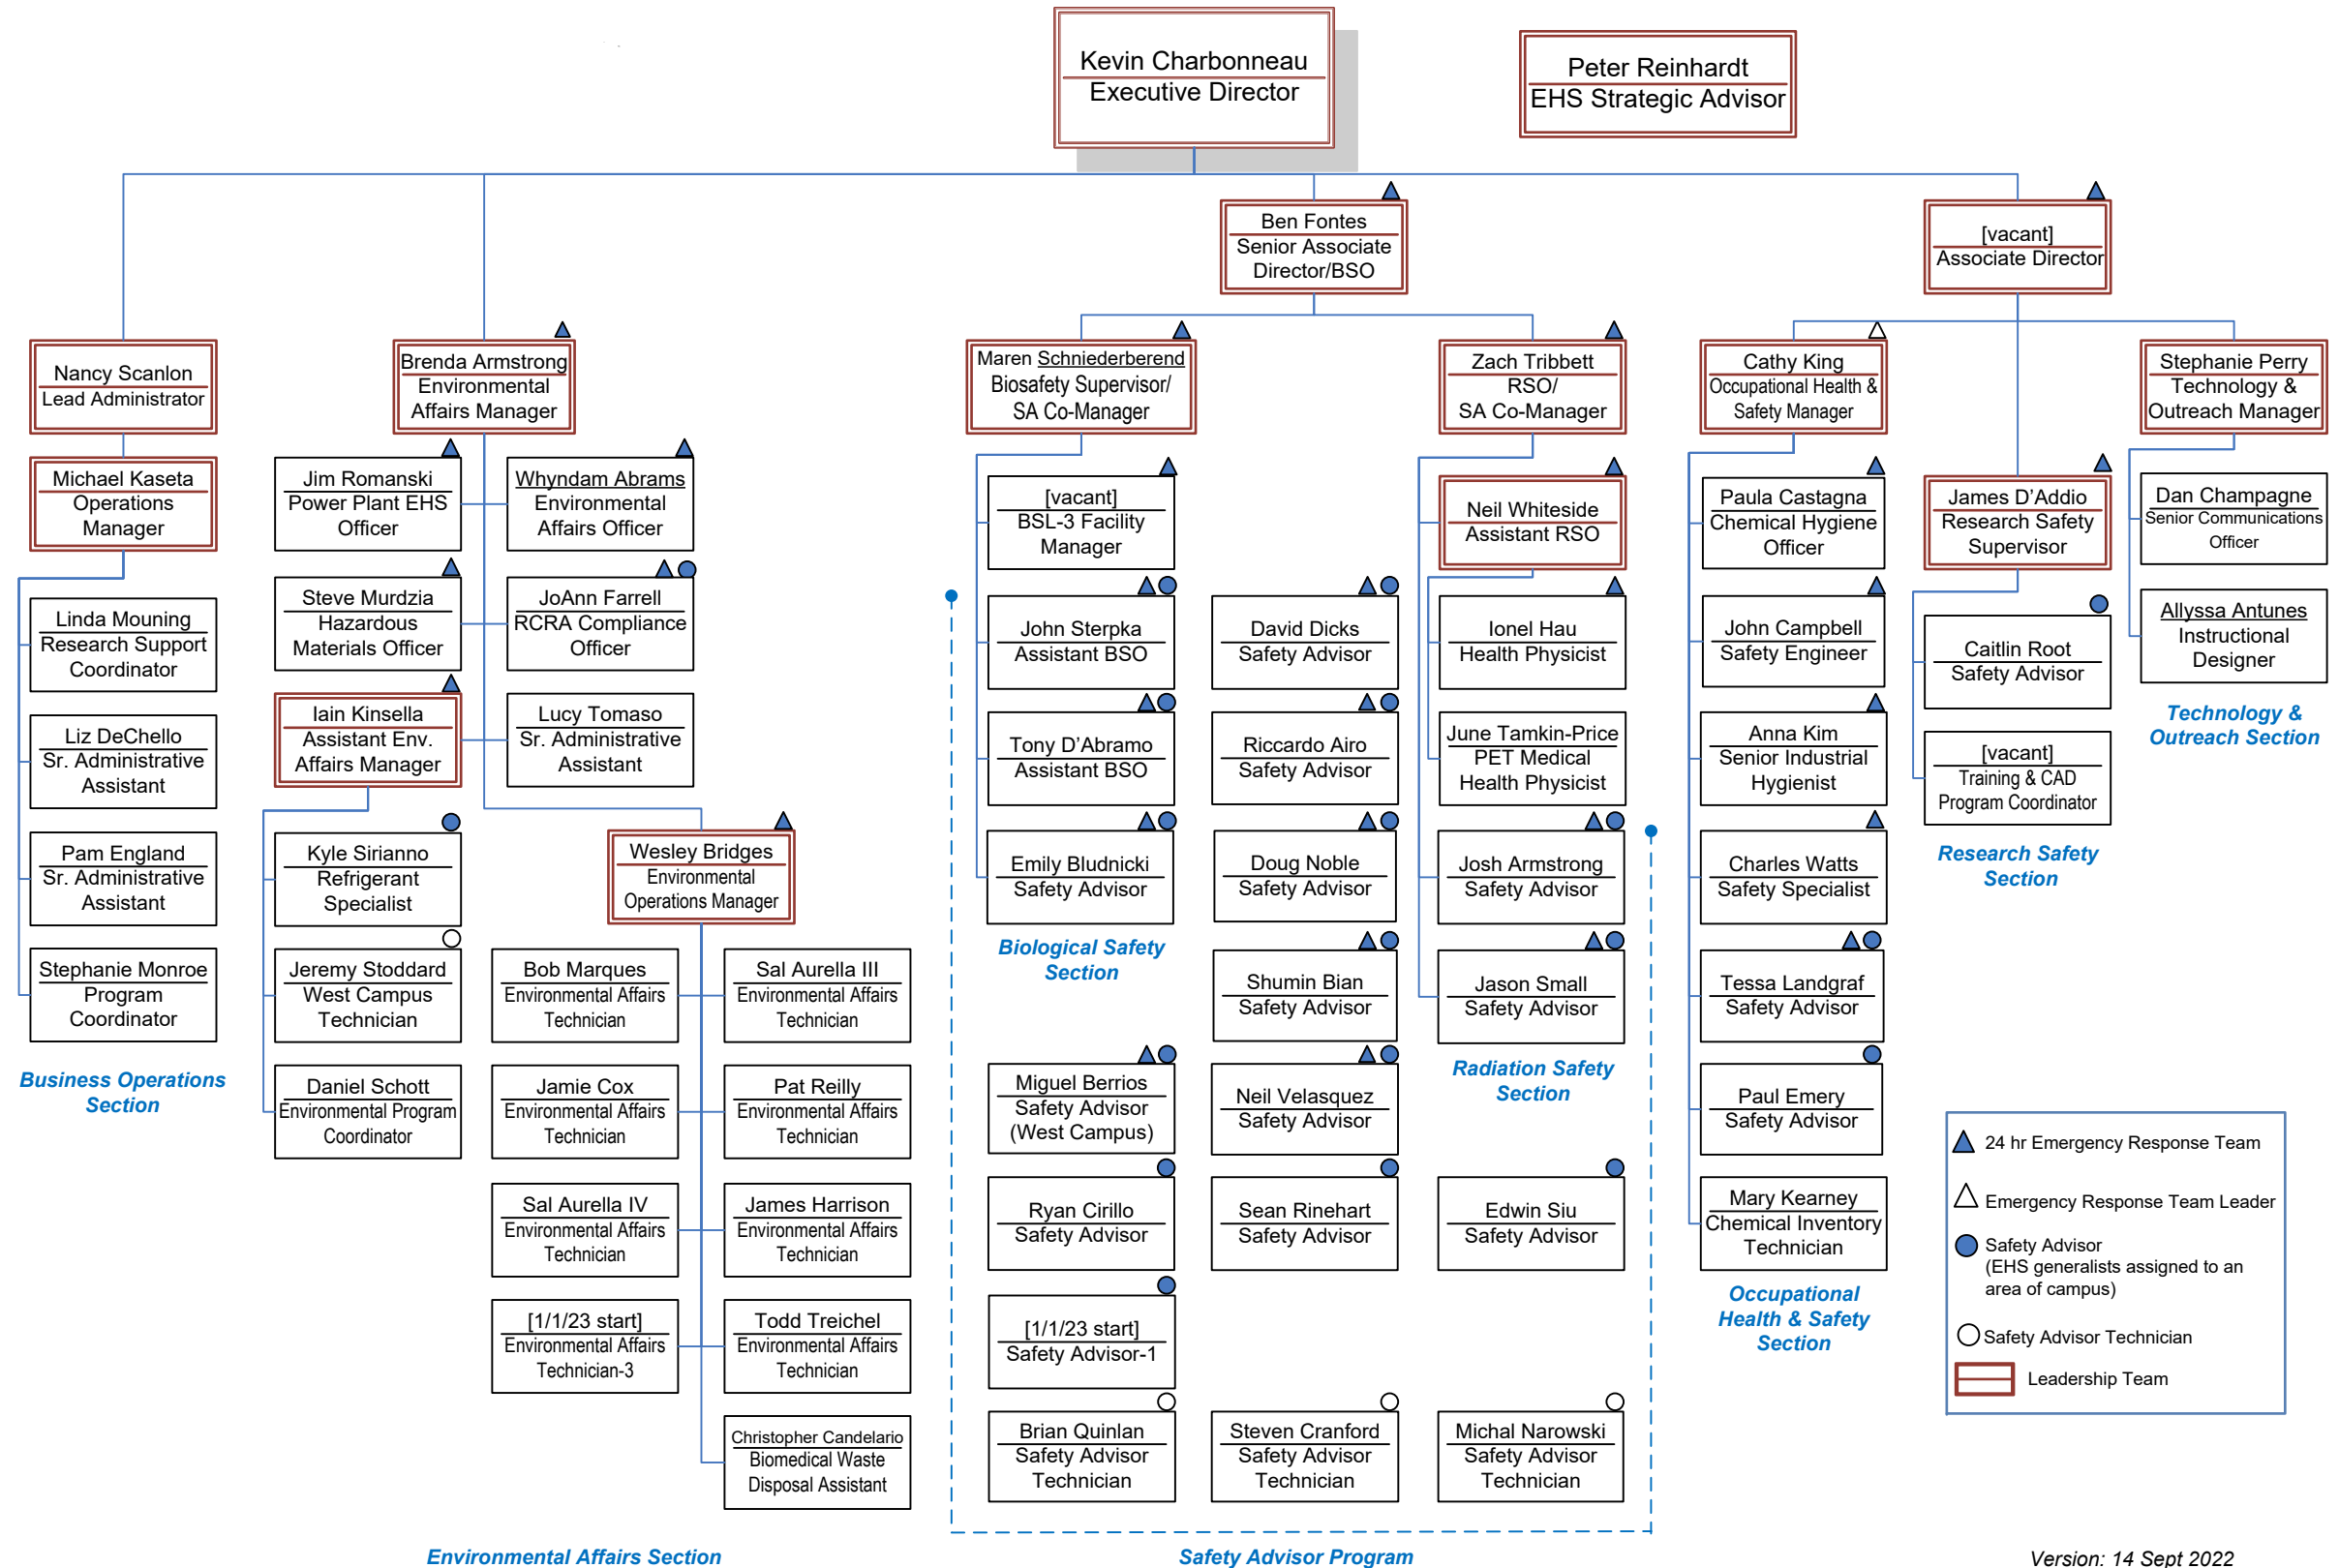

Yale Environmental Health & Safety

- ▲ 24 hr Emergency Response Team
- △ Emergency Response Team Leader
- Safety Advisor (EHS generalists assigned to an area of campus)
- Safety Advisor Technician
- ▭ Leadership Team

Environmental Affairs Section

Safety Advisor Program

Version: 14 Sept 2022